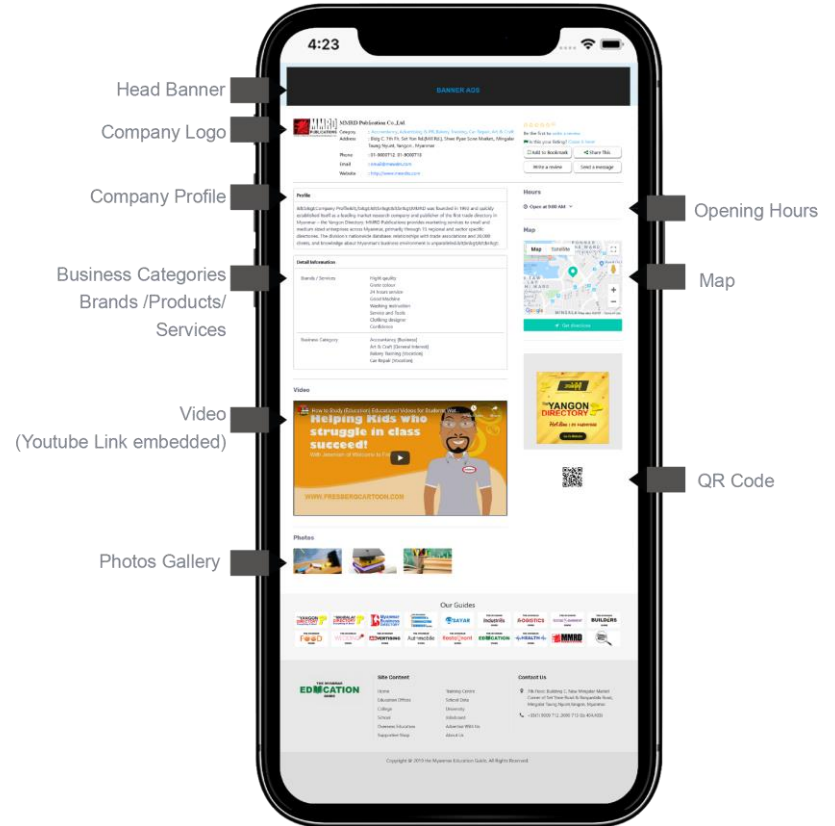

# Introduction to EDGE

EDGE is the #1 Education Guide which aims to bring up all those who are related to education sector.

Since 2000, EDGE has started focusing on providing rich content full of tips and recommendations for all those in the education sector.

**Print**  
2000

**Website**  
2016

**Mobile App**  
2016

Website Pageviews - 2.1 Million  
(2019)

Website Users - 915 K  
(2019)

Average time spend - 1.5min - 2min  
(2019)

# Purpose of Digital-only Ads

- ➔ For those who think Print Ads are boring and not effective for their businesses, this Digital-only package is a whole new service for them.
- ➔ The business detailed page with the most updated digital features will be created in our website which has monthly users 97K/monthly pageviews 226K
- ➔ Though we give you the best digital features, the price will also be affordable for all with favorable duration.

# Features

- ➔ Head Banner
- ➔ Company Logo
- ➔ Company Profile
- ➔ 8 Lines of Business Categories
- ➔ 8 Lines of Brands/ Products/ Services
- ➔ Opening Hours
- ➔ Google Map
- ➔ Photo Gallery including 12 photos
- ➔ Video (Youtube Link Embedded)
- ➔ QR code