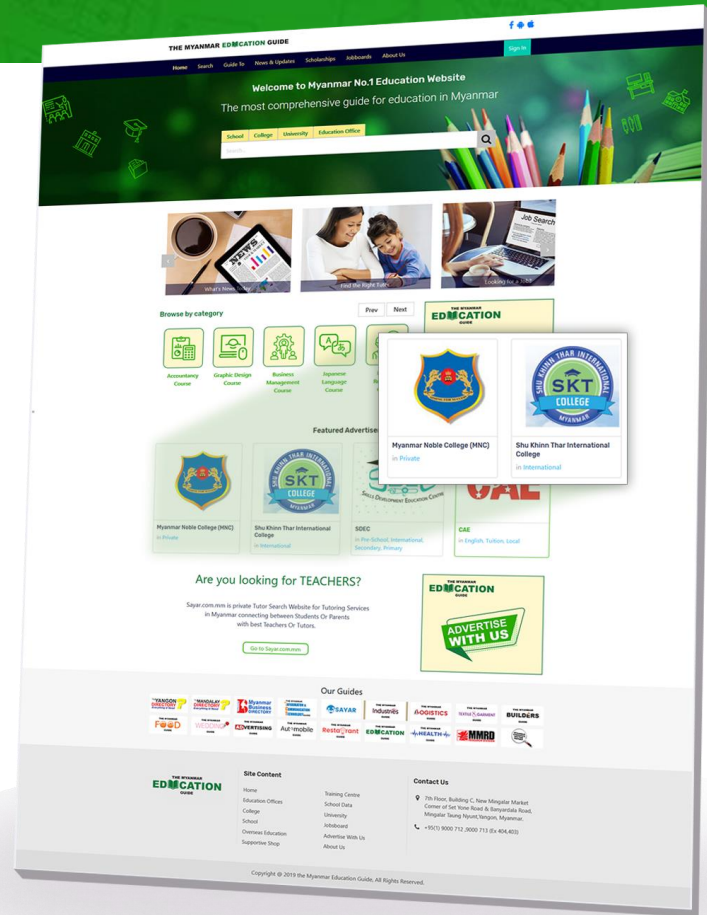

Additional Features

Home Page Ads

➔ A great chance to show your business on our Home Page which has the highest probability to see your ads by our users